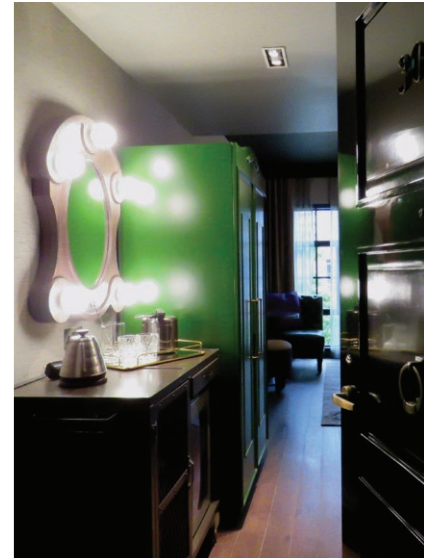

Case Study: **The Curtain Hotel**

Location: **Shoreditch, 45 Curtain Road, London EC2A 3PT**  
 Project Value: **£550,000**  
 Duration: **2016-17**  
 Client: **Gansevoort Hotel Group**

**More than just a hotel, it's a restaurant, live music venue and members club. The Curtain Hotel is in the heart of Shoreditch, London's most creative district.**